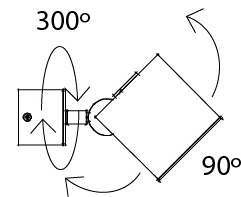

PROJECT	_____
TYPE	_____
SPECIFIER	_____
QUANTITY	_____
DATE	_____

DAU SINGLE SURFACE

D92019-

base number   Finish
Options

1. To build a product code in our configurator select the specify button on the base model # product page
2. To build a manual product code on this datasheet choose from the options listed below in blue font and add the suffix to the base model #

GENERAL

Series: Dau _____
Subseries: Dau Single _____
Brand: Milan _____
Division: Design _____
Mounting Type: Surface _____
Subcategory: Spots _____

PHYSICAL

Shape: Cube _____
Length (mm): 80 _____
Length (in): 3 1/8 _____
Width (mm): 83 _____
Width (in): 3 1/4 _____
Height (mm): 80 _____
Height (in): 3 1/8 _____
Max. Overall Height (mm): 160 _____
Max. Overall Height (in): 6 5/16 _____
Light Distribution: Adjustable / Direct _____
Weight (kg): 0.82 _____
Weight (lbs): 1.81 _____
Fixture Finish: [BAL / MWL / BSL](#) _____
Fixture Material: Extruded Aluminum _____

ELECTRICAL

Number of Lamps: 1 _____
Lamp Type: LED Retrofit _____
Lamp Shape: MR16 _____
Bulb Included: Bulb Not Included _____
Max. Wattage Per Lamp (W): 4 _____
Lamp Base: GU10 _____
Input Voltage (V): 120 _____

LED

OPTICAL

RATINGS AND CERTIFICATIONS

Certified By: Certified for North American Standards _____
IP rating: IP20 _____