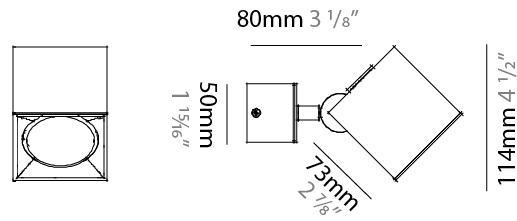

PROJECT	_____
TYPE	_____
SPECIFIER	_____
QUANTITY	_____
DATE	_____

DAU SINGLE SURFACE

D92019-

base number   Finish
Options

1. To build a product code in our configurator select the specify button on the base model # product page
2. To build a manual product code on this datasheet choose from the options listed below in blue font and add the suffix to the base model #

GENERAL

Series: Dau _____
Subseries: Dau Single _____
Brand: Milan _____
Division: Design _____
Mounting Type: Surface _____
Subcategory: Spots _____

PHYSICAL

Shape: Cube _____
Length (mm): 80 _____
Length (in): 3 1/8 _____
Width (mm): 83 _____
Width (in): 3 1/4 _____
Height (mm): 80 _____
Height (in): 3 1/8 _____
Max. Overall Height (mm): 160 _____
Max. Overall Height (in): 6 5/16 _____
Light Distribution: Adjustable / Direct _____
Weight (kg): 0.82 _____
Weight (lbs): 1.81 _____
Fixture Finish: [BAL / MWL / BSL](#) _____
Fixture Material: Extruded Aluminum _____

ELECTRICAL

Number of Lamps: 1 _____
Lamp Type: LED Retrofit _____
Lamp Shape: MR16 _____
Bulb Included: Bulb Not Included _____
Max. Wattage Per Lamp (W): 4 _____
Lamp Base: GU10 _____
Input Voltage (V): 120 _____

LED

OPTICAL

RATINGS AND CERTIFICATIONS

Certified By: Certified for North American Standards _____
IP rating: IP20 _____