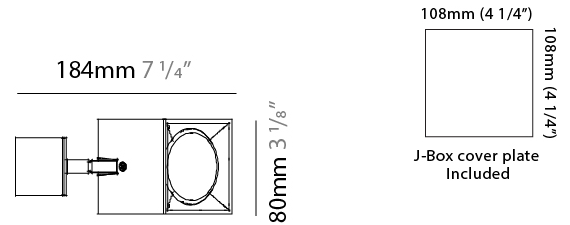

PROJECT	_____
TYPE	_____
SPECIFIER	_____
QUANTITY	_____
DATE	_____

DAU SINGLE SURFACE

D92019-

base number   Finish
Options

1. To build a product code in our configurator select the specify button on the base model # product page
2. To build a manual product code on this datasheet choose from the options listed below in blue font and add the suffix to the base model #

GENERAL

Series: Dau _____
Subseries: Dau Single _____
Brand: Milan _____
Division: Design _____
Mounting Type: Surface _____
Subcategory: Spots _____

PHYSICAL

Shape: Cube _____
Length (mm): 80 _____
Length (in): 3 1/8 _____
Width (mm): 83 _____
Width (in): 3 1/4 _____
Height (mm): 80 _____
Height (in): 3 1/8 _____
Max. Overall Height (mm): 160 _____
Max. Overall Height (in): 6 5/16 _____
Light Distribution: Adjustable / Direct _____
Weight (kg): 0.82 _____
Weight (lbs): 1.81 _____
Fixture Finish: [BAL / MWL / BSL](#) _____
Fixture Material: Extruded Aluminum _____

ELECTRICAL

Number of Lamps: 1 _____
Lamp Type: LED Retrofit _____
Lamp Shape: MR16 _____
Bulb Included: Bulb Not Included _____
Max. Wattage Per Lamp (W): 4 _____
Lamp Base: GU10 _____
Input Voltage (V): 120 _____

LED

OPTICAL

RATINGS AND CERTIFICATIONS

Certified By: Certified for North American Standards _____
IP rating: IP20 _____